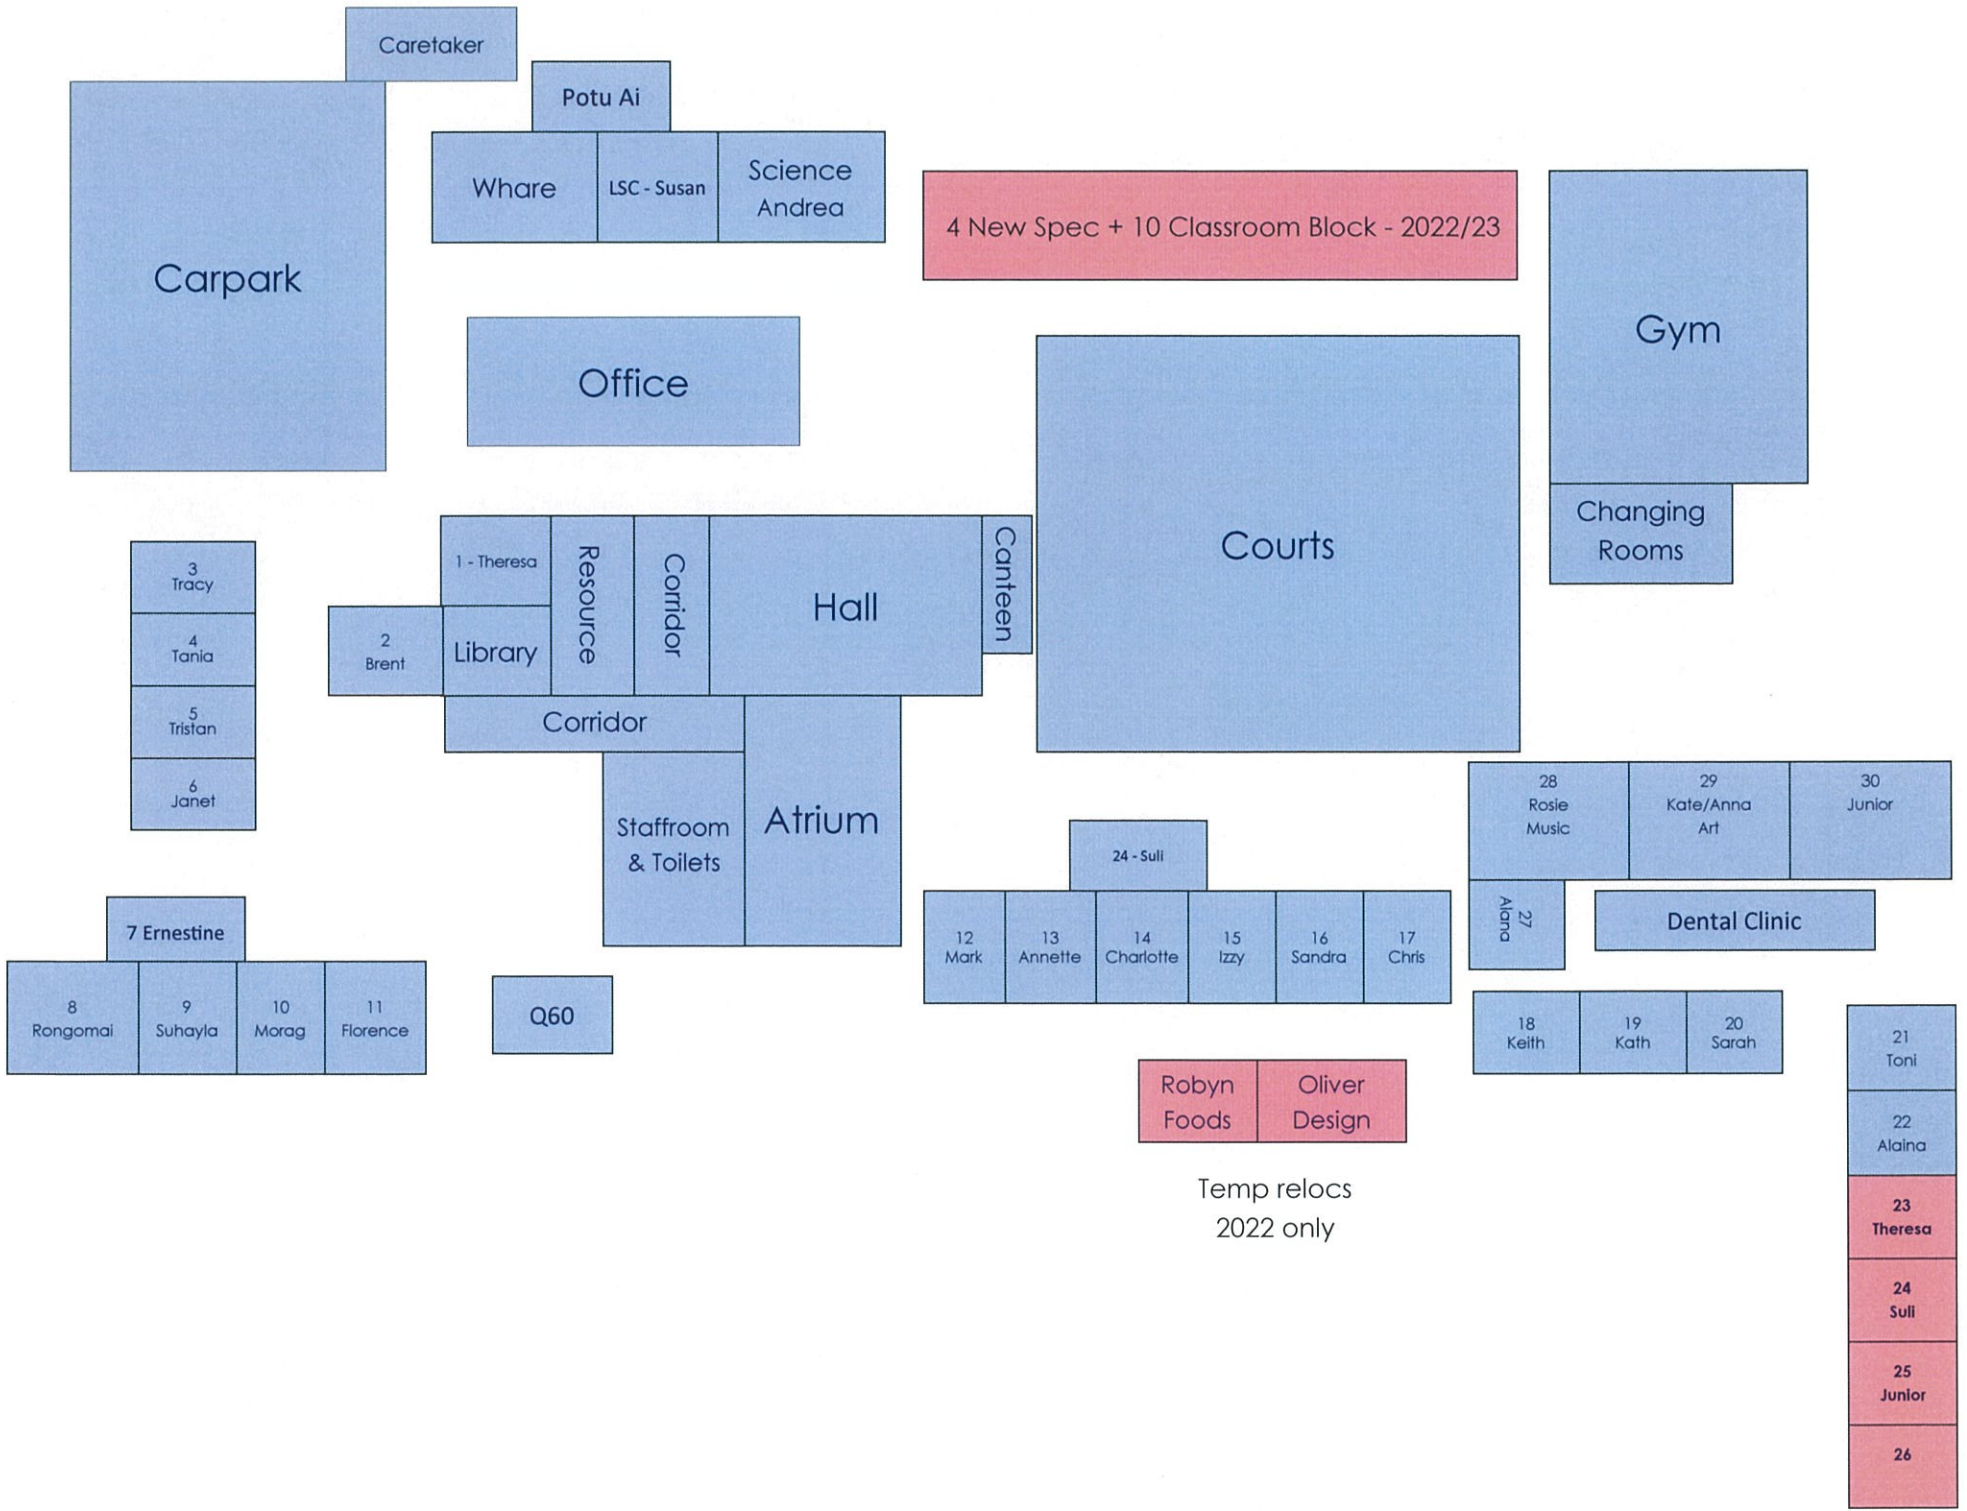

Lincoln Road

Fairdene Ave

On completion - Term 2

4 New Spec + 10 Classroom Block - 2022/23

Robyn Foods | Oliver Design

Temp relocs
2022 only

21 Toni
 22 Alaina
 23 Theresa
 24 Suli
 25 Junior
 26